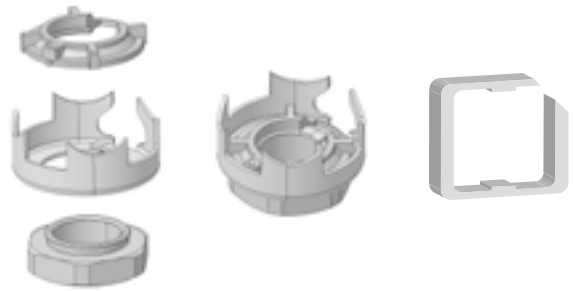

### HOLE ADAPTER

P/N: 7131050

FCA 2012 >

**Note** Only for SHARK 2 antennas

### HOLE ADAPTER

FOR SHARK 2 ONLY

P/N: 7131051

FORD 2011 >

**Note** Only for SHARK 2 antennas

### HOLE ADAPTER

FOR SHARK 2 ONLY

P/N: 7131052

OPEL 2009 >

**Note** Only for SHARK 2 antennas

### HOLE COVER CAP

P/N: 7130005

UNIVERSAL

**Note** Hole cover cap diameter: 3 cm