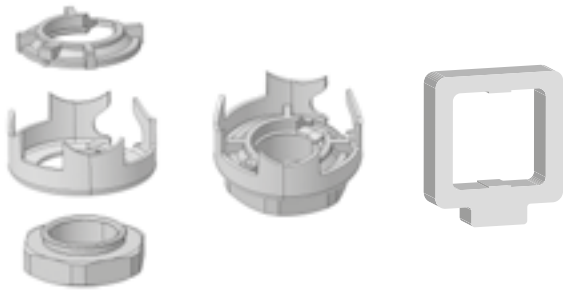

### HOLE ADAPTER

P/N: 7131050

FCA 2012 >

**Note** Only for SHARK 2 antennas

### HOLE ADAPTER

FOR SHARK 2 ONLY

P/N: 7131051

FORD 2011 >

**Note** Only for SHARK 2 antennas

### HOLE ADAPTER

FOR SHARK 2 ONLY

P/N: 7131052

OPEL 2009 >

**Note** Only for SHARK 2 antennas

### HOLE COVER CAP

P/N: 7130005

UNIVERSAL

**Note** Hole cover cap diameter: 3 cm